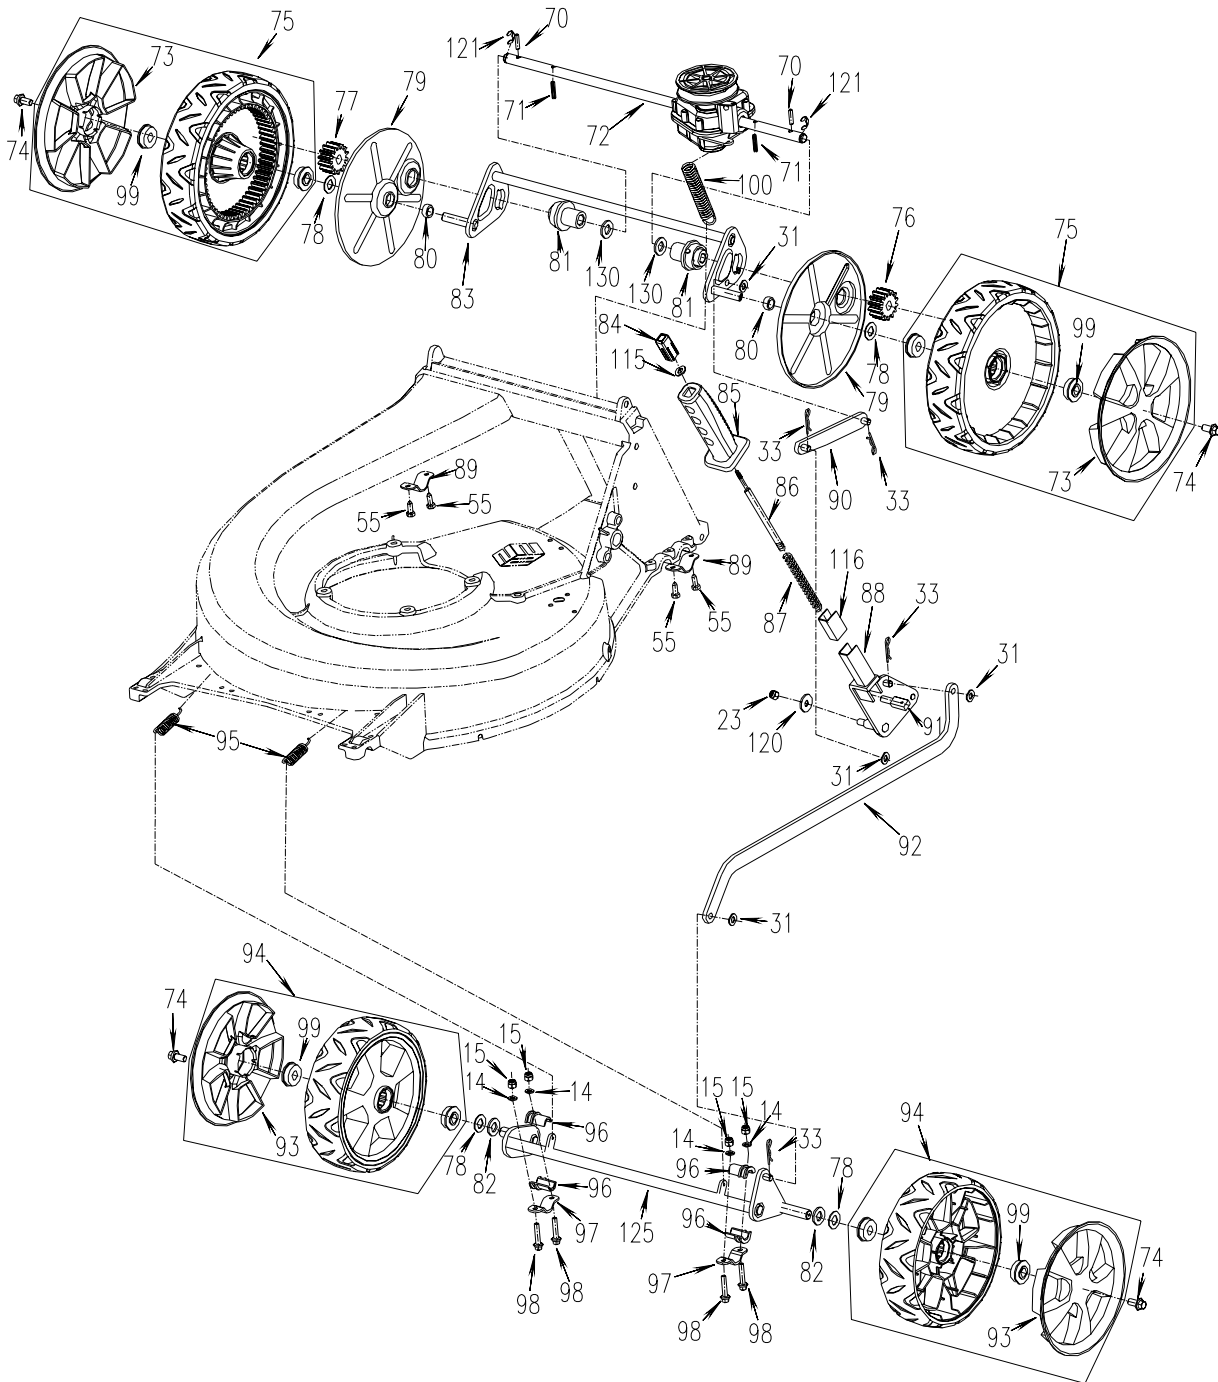

沃得集团
WORLD GROUP

DRIVE ASSEMBLY

沃得集团
WORLD GROUP

DRIVE ASSEMBLY

序号	代号	名称	数量
14	B97.1-6	Flat Washer 6mm	4
15	B6182-6	Nylon Insert Lock	4
23	B6182-8	Nylon Insert Lock	1
31	B97.1-8	Flat Washer 8mm	4
33	XSZ56-1-17	Hair Pin	4
70	XSZ56-02-08	Pin	2
71	B879-520	Spring pin 5*20	2
72	84588	gear box	1
7	01111	Wheel cap	2
74	B5787-816	Flange Bolt t	4
75	01110	wheel 11 “	2
76	2200032	Pinion Gear, Left	1
77	2200033	Pinion Gear, right	1
78	B955-12	Wave Spring	4
79	0110001	Cover	2
80	2100320	Bushing	2
81	2100367	Bearing Housing	2
82	B97.1-12	Flat Washer 12	4
83	2100491	Rear Axle	1
84	2100605	Snap	1
85	2100606	Handle sheath	1
86	2100609	adjusterbar	1
87	2100608	Spring	1
88	2100618	Height	1
89	2100368	After-fixing plate	2
90	2100486	Rear	1
91	2100372	Adjust pin	1
92	2100312	Front pull rod	1
93	00801	Wheel cap	2
94	00800	wheel 8 “	2
95	2100378	Tension Spring	2
96	2100365	Shaft sleeve half	4
97	2100377	Front retaining	2
98	B5787-630	Bolt M6*30	4
99	2201002	Bearing	8
100	04016800	Tightener spring	1
115	2100614	Washer	1
116	2100619	Liner plate	1
120	B96-8	Washer 8	1
121	B896-9	E-Clip 9mm	2
125	2100313	Front wheel	1
130	2100622	Flat Washer	2