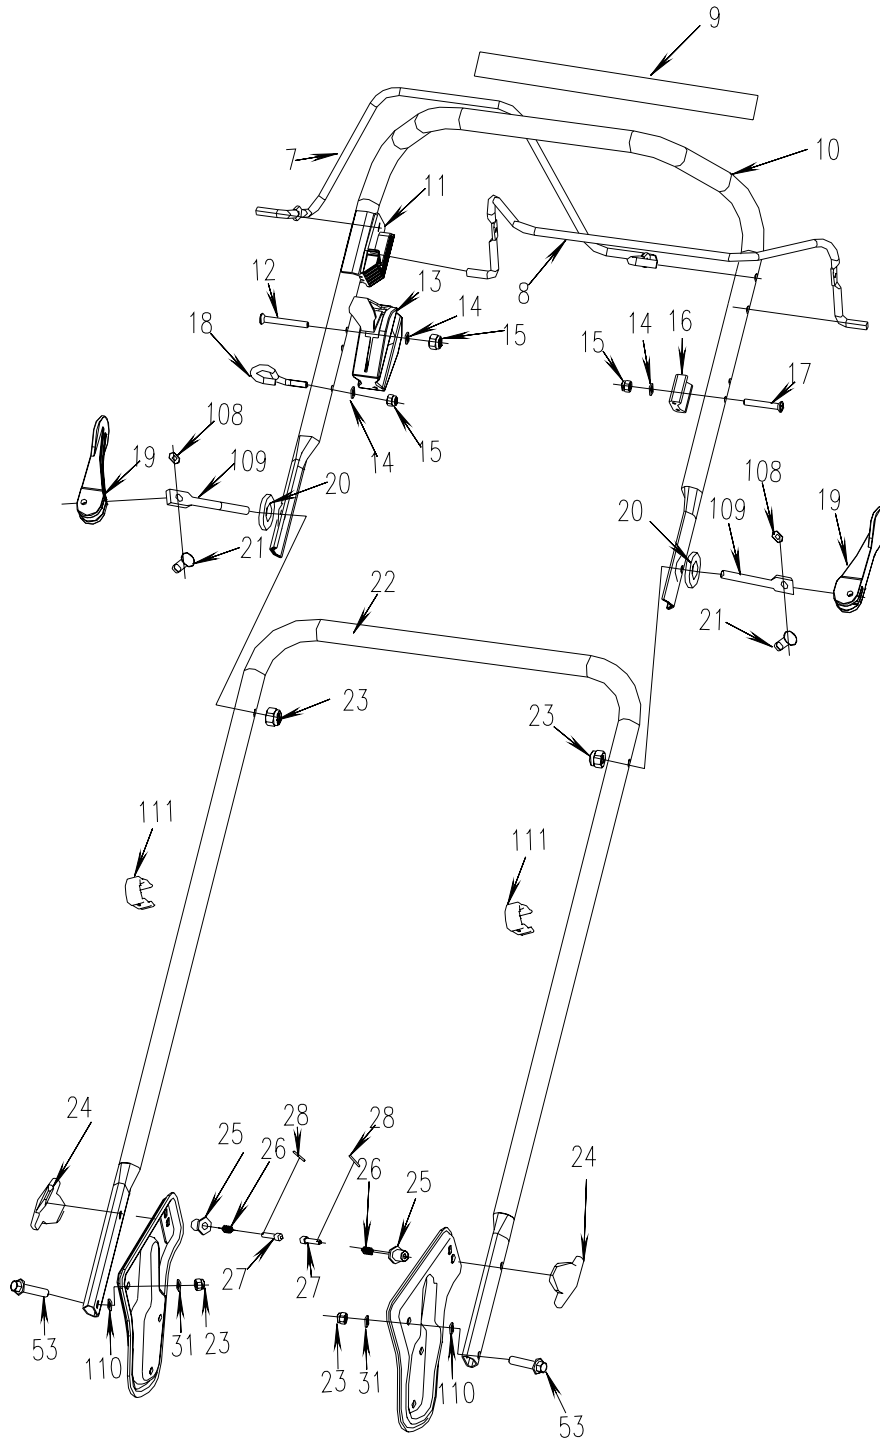

沃得集团
WORLD GROUP

HANDLEBAR & CONSOLE

沃得集团
WORLD GROUP

HANDLEBAR & CONSOLE

REFNO.	PART NO.	DESCRIPTION	QUANTITY
7	2100407	Drive Clutch Lever	1
8	2100405	Flywheel Brake Lever	1
9	WORD18.6-04	Handle Grip	1
10	2100406	Upper Handle	1
11	2203003	Bracket	1
12	B820-650	Phillips Hd Screw M6*50mm	1
13	2215300	Throttle Control Assembly	1
14	B97.1-6	Flat Washer 6mm	3
15	B6182-6	Nylon Insert Lock Nut M6mm	3
16	2100625	Cable Unit	1
17	B820-640	Phillips Hd Screw M6*40mm	1
18	WORD18.6-05	Rope Guide	1
19	2003024	handle	2
20	2003022	washer	2
21	2003023	pin roll	2
22	2100411	lower handle	1
23	B6182-8	Nylon Insert Lock Nut M8mm	2
24	2003007	knob	2
25	2003009	Pressure spring	2
26	2003008	Pressure spring	2
27	2003010	Hair Pin	2
28	B879-212	spring pin	2
31	B97.1-8	Flat Washer 8mm	2
53	B5787-835	Hex Hd. Flange Bolt M8*35	2
108	B/T896-5	E-Clip 5mm	2
109	2003021	screw	2
110	2100408	Bushing	2
111	2011031	Cable clamp	2