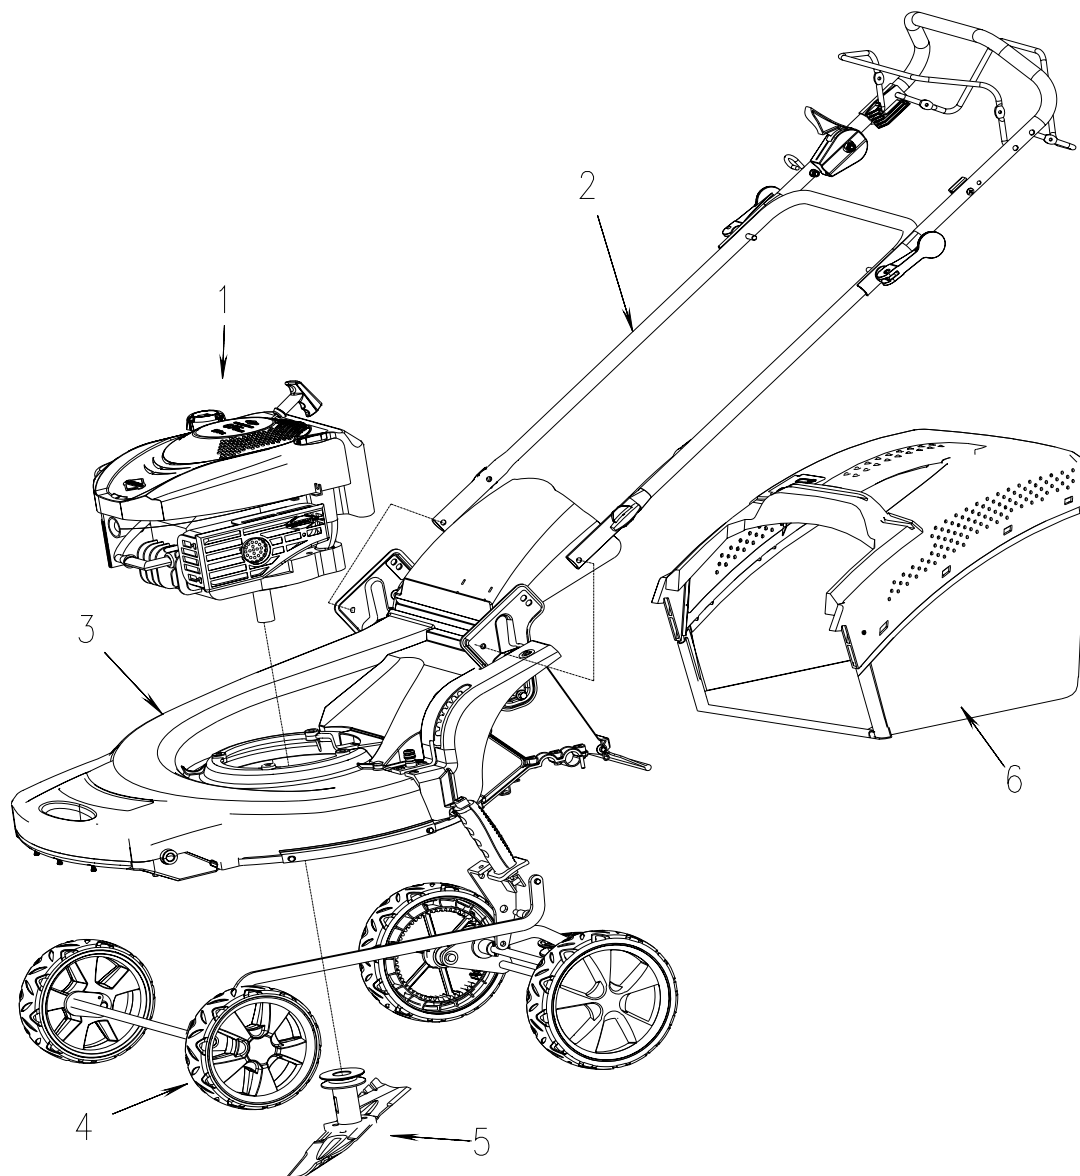

沃得集团
WORLD GROUP

CONTENTS

MOWER ASSEMBLY	1
HANDLEBAR & CONSOLE	2
MOWER DECK ASSEMBLY	4
DRIVE ASSEMBLY	6
BLADE ASSEMBLY	8
GRASS BAG ASSEMBLY	9

沃得集团
WORLD GROUP

MOWER ASSEMBLY

REFNO.	PART NO.	DESCRIPTION	QUANTITY
1		Engine	1
2	WLZ21-1	Handlebar & Console	1
3	WLZ21-5	Mower Deck Assembly	1
4	WLZ21-6	Drive Assembly	1
5	WLZ21-4	Straight Blade Assembly	1
6	2100460	Grass Bag Assembly	1

沃得集团
WORLD GROUP

HANDLEBAR & CONSOLE

沃得集团
WORLD GROUP

HANDLEBAR & CONSOLE

REFNO.	PART NO.	DESCRIPTION	QUANTITY
7	2100407	Drive Clutch Lever	1
8	2100405	Flywheel Brake Lever	1
9	WORD18.6-04	Handle Grip	1
10	2100406	Upper Handle	1
11	2203003	Bracket	1
12	B820-650	Phillips Hd Screw M6*50mm	1
13	2215300	Throttle Control Assembly	1
14	B97.1-6	Flat Washer 6mm	3
15	B6182-6	Nylon Insert Lock Nut M6mm	3
16	2100625	Cable Unit	1
17	B820-640	Phillips Hd Screw M6*40mm	1
18	WORD18.6-05	Rope Guide	1
19	2003024	handle	2
20	2003022	washer	2
21	2003023	pin roll	2
22	2100411	lower handle	1
23	B6182-8	Nylon Insert Lock Nut M8mm	2
24	2003007	knob	2
25	2003009	Pressure spring	2
26	2003008	Pressure spring	2
27	2003010	Hair Pin	2
28	B879-212	spring pin	2
31	B97.1-8	Flat Washer 8mm	2
53	B5787-835	Hex Hd. Flange Bolt M8*35	2
108	B/T896-5	E-Clip 5mm	2
109	2003021	screw	2
110	2100408	Bushing	2
111	2011031	Cable clamp	2