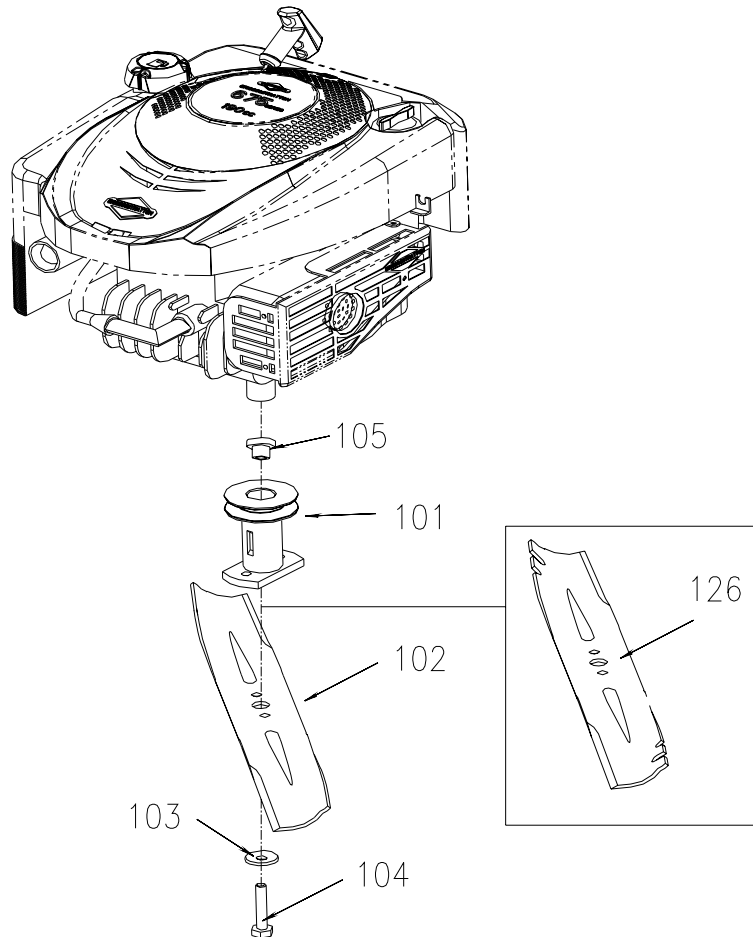

沃得集团
WORLD GROUP

BLADE ASSEMBLY

REFNO.	PART NO.	DESCRIPTION	QUAN TITY
101	2100220	Blade adaptor	1
102	2100005	blade	1
103	XSZ56-2-17	Washer	1
104	2200010	Hex Hd. Bolt 3/8" -24 /1" x2"	1
105	2019001	Bushing	1