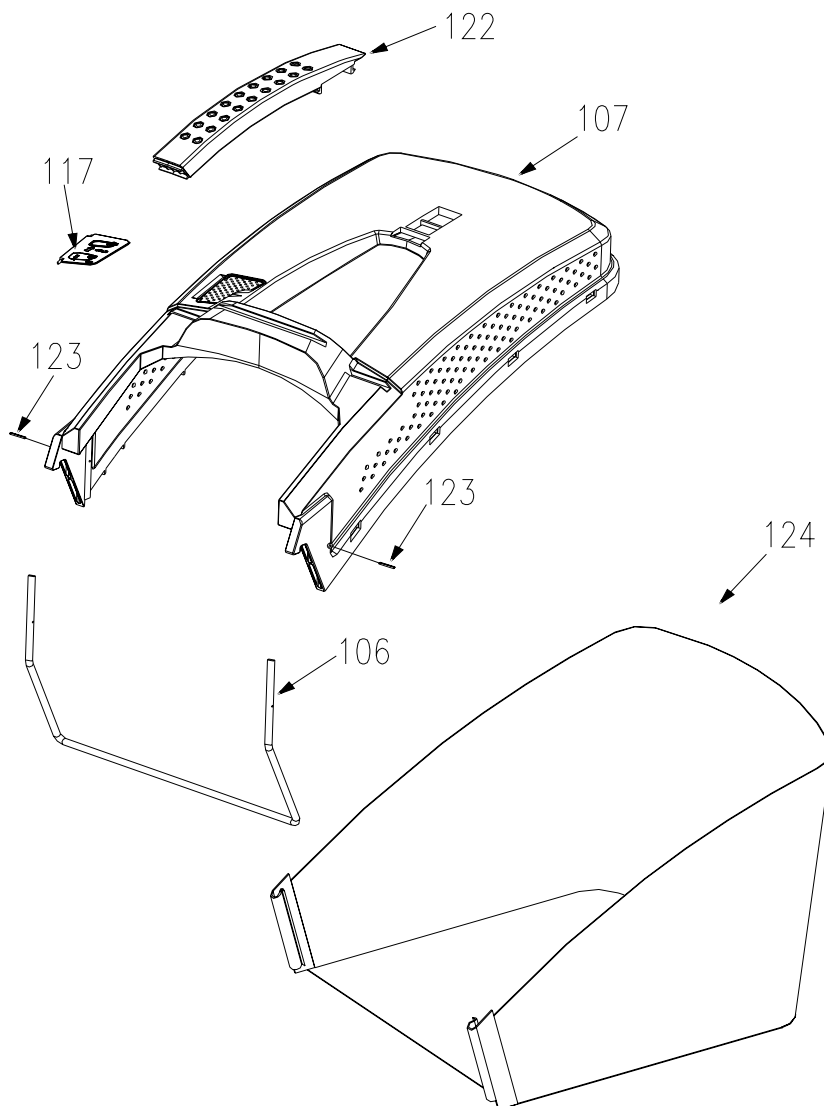

沃得集团
WORLD GROUP

GRASS BAG ASSEMBLY

REFNO.	PART NO.	DESCRIPTION	QUANTIT Y
106	2100461	Bag Frame	1
107	2100447	Upper Cover	1
117	2100446	Flap	1
122	2100463	Bag Handle	1
123	B879-2513	Spring Pin 2.5X13	2
124	2100468	Fabric Bag	1