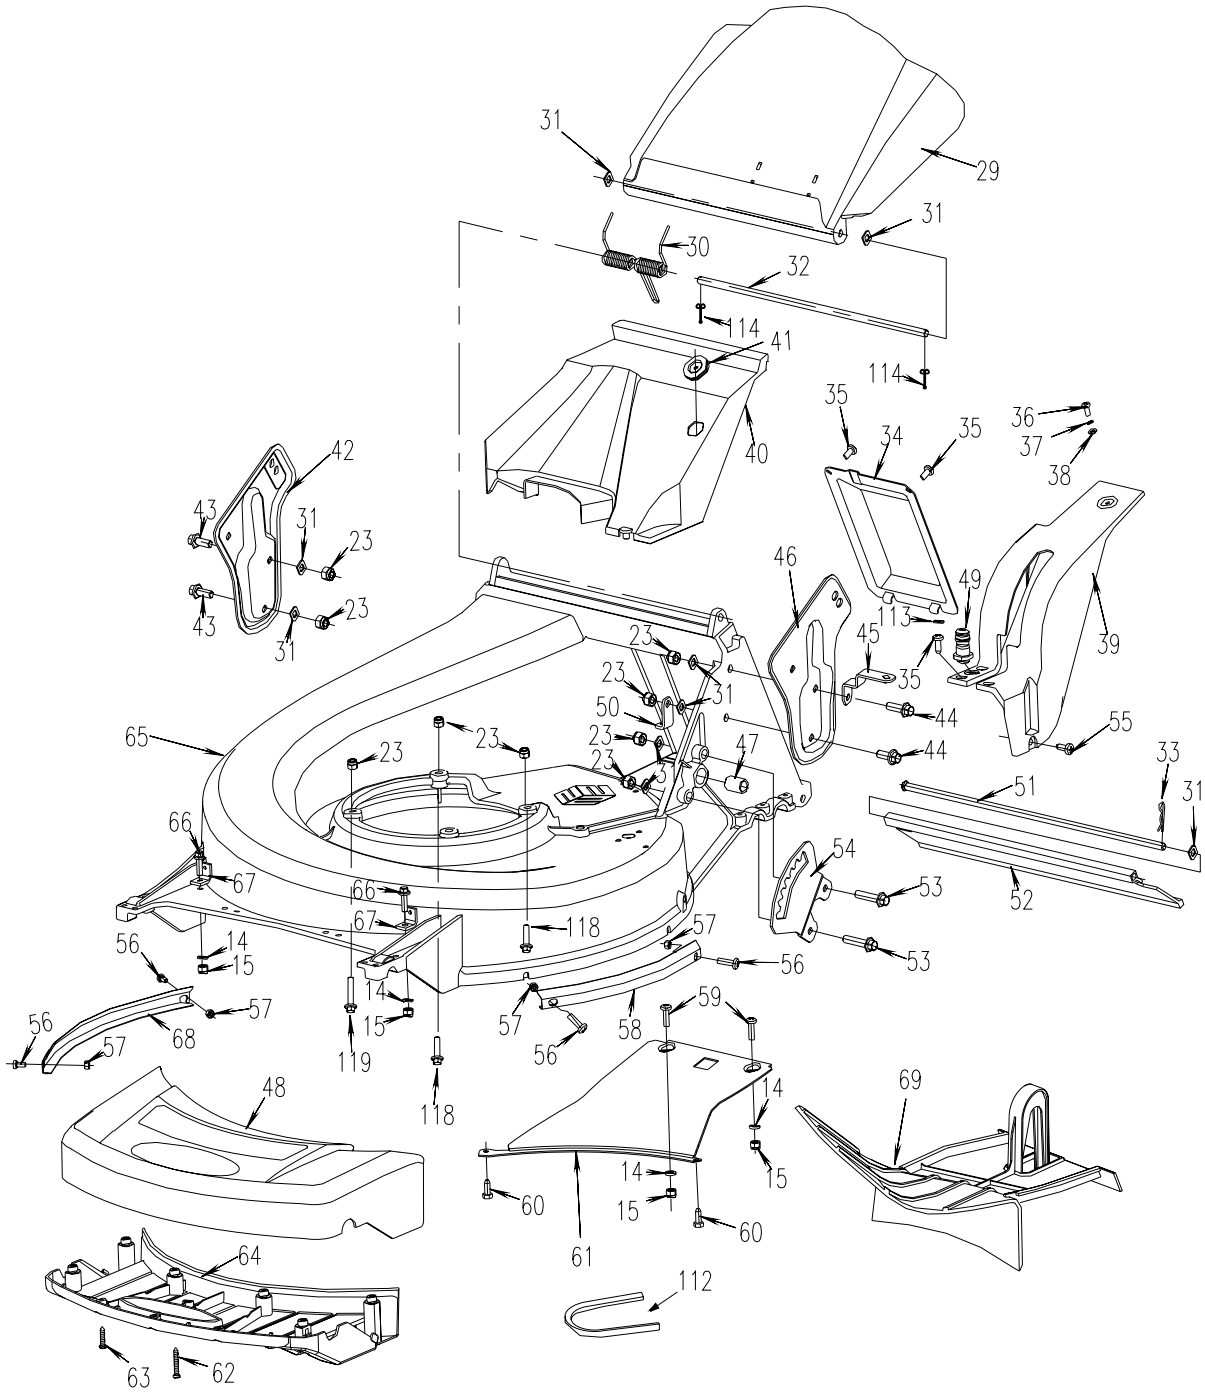

沃得集团
WORLD GROUP

MOWER DECK ASSEMBLY

沃得集团
WORLD GROUP

MOWER DECK ASSEMBLY

REF NO.	PART NO.	DESCRIPTION	QUANTITY	REFNO.	PART NO.	DESCRIPTION	QUANTITY
14	B97.1-6	Flat Washer 6mm	4	51	2100321	Rod, Rear Guard	1
15	B6182-6	Nylon Insert Lock	4	52	XSS46-15	Rear Guard	1
23	B6182-8	Nylon Insert Lock	9	53	B5787-835	Flange bolt M8*35	2
29	2100466	Rear cover	1	54	2100362	Adjust dental plate	1
30	2100369	Torsion Spring	1	55	B6560-616	Self tapping screw	1
31	B97.1-8	Flat Washer 8mm	9	56	B818-58	Screw M5*8	4
32	2100603	Rod, Rear Cover	1	57	B6170-5	Nut M5	4
33	XSZ56-1-17	Hair Pin	1	58	2100309	Left guard plate	1
34	2100371	Small cover	1	59	B818-620	Cross screw	2
35	B6560-612	Tapping screw	5	60	B6563-616	Tapping screw	2
36	B818-512	Screw M5x12	1	61	2100363	Underflow plate	1
37	B93-5	Washer 5mm	1	62	B845-ST4232	Tapping screw	7
38	B97.1-5	Washer 5mm	1	63	B845-ST4222	Tapping screw	3
39	2100347	shield	1	64	2100358	Front guard plate	1
40	2100354	Pulley cover	1	65	2100301	Deck	1
41	2011021	Rubber boot	1	66	B5787-620	Bolt M6*20	2
42	2100471	Right holder	1	67	2100353	Spring plate	2
43	B5787-820	Flange bolt M8*20	2	68	2100310	Right guard plate	1
44	B5787-825	Flange bolt M8*25	2	69	2100370	Mulching Plug	1
45	2100348	Shield holder	1	112	2100700	V-belt A762	1
46	2100472	left holder	1	113	B3452.1-112265	Seal ring 11.2*2.65	1
47	2100306	Axle sleeve	1	114	B91-216	Pin 2*16	2
48	2100332	Front panel	1	118	B5787-850	Bolt M8*50	2
49	2100356	Washing joint	1	119	B5787-875	Bolt M8*75	1
50	2100496	Support bracket	1